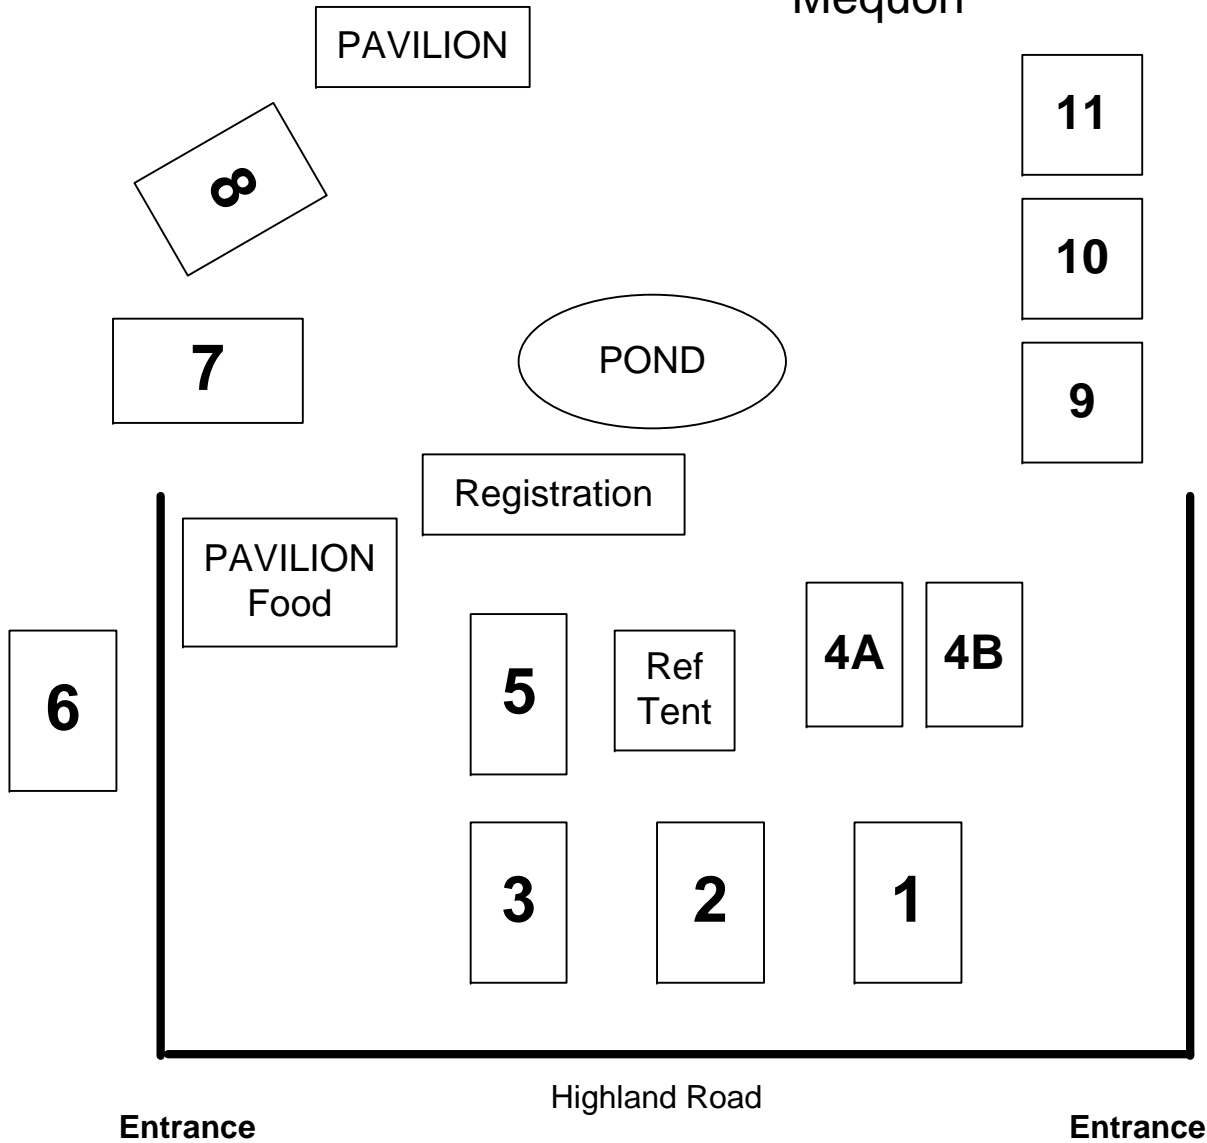

MEQUON ROTARY PARK
4100 West Highland Road
Mequon

From Milwaukee: North On I-43, 12 miles to Exit 85, left or west on Mequon Road and then an immediate right or north on Port Washington Road; go 2 miles north to Highland Road and turn left; go 1.8 Miles on Highland to Park on right.

From Madison: Go to Milwaukee and follow the directions from Milwaukee to Park.

From Fox Valley: South on I-45 to 167 East. 167 East is the same as Mequon Road. Go east 7.4 miles to 76th Street and turn left and go north on 76th (also called Wauwatosa Road) to Highland Road; turn right and go east on Highland to Park on your left.