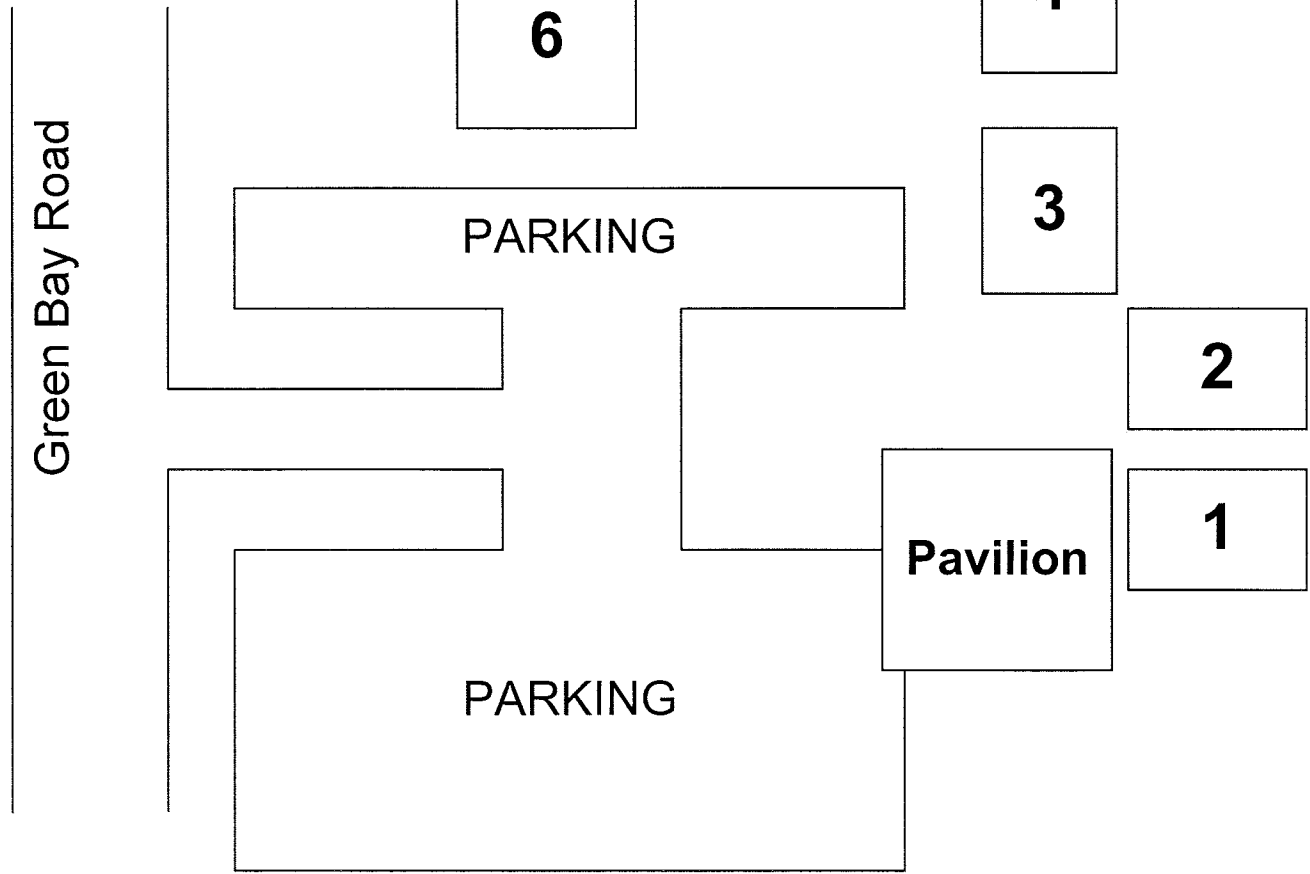

Mequon River Barn Park

9808 North Cedarburg Road

Mequon

(Also Known as Green Bay Road at this location.)

From Milwaukee: North on I-43, 9 miles to Exit 82 Brown Deer Road West Exit. Take Brown Deer west 2.2 miles to Green Bay Road. Turn right or north on Green Bay Road and go 1.2 miles to Mequon River Barn Park on right.

From Madison: East on I-94 to I-45. North on I-45 to Good Hope Road. East on Good Hope Road to 76th Street. North on 76th Street to Brown Deer Rd., East on Brown Deer Rd. to Green Bay Rd. North on Green Bay road 1.2 miles to River Barn Park on right.

From Fox Valley: South on I-45 to 167 East. 167 East is the same as Mequon Road. Go East 7.4 miles to 76th Street and one more mile to Cedarburg Road/Green Bay Rd. Go south on Cedarburg/Green Bay Rd. Park on the left.